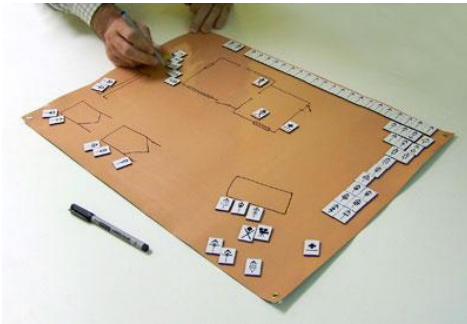

New planning and map symbology system designed for team, squad, platoon and company level tactical planning. Symbols for each troop by mission (medic, rifleman, squad leader, breacher, etc.) imprinted on a magnet tile.

Can be marked on for personal ID. Leader can put 10 tiles in his or her pocket for sand table or vehicle top planning, training, or AAR. Also comes with magnetic board for TOC or classroom use with markers. Over 80 magnets included.