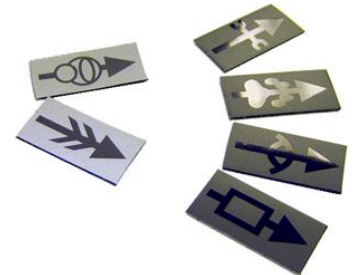

SYMBOLOLOGY ID PATCHES

IR and Cloth Velcro Patches fasten to bags to effectively ID bag contents.

Custom Shop

SO TECH has the capability to take any of the 1,200 products that we offer and customize them to your individual mission or unit needs. We make unit visits, coming out to meet with you the operator, and design custom projects for your needs on site. Call us for test samples, custom order information, or to schedule your visit by our design team members.

SO TECH products are US made and Berry Compliant.

Service Disabled Veteran Owned Small Business

(800)615-9007

www.SpecOpsTech.com